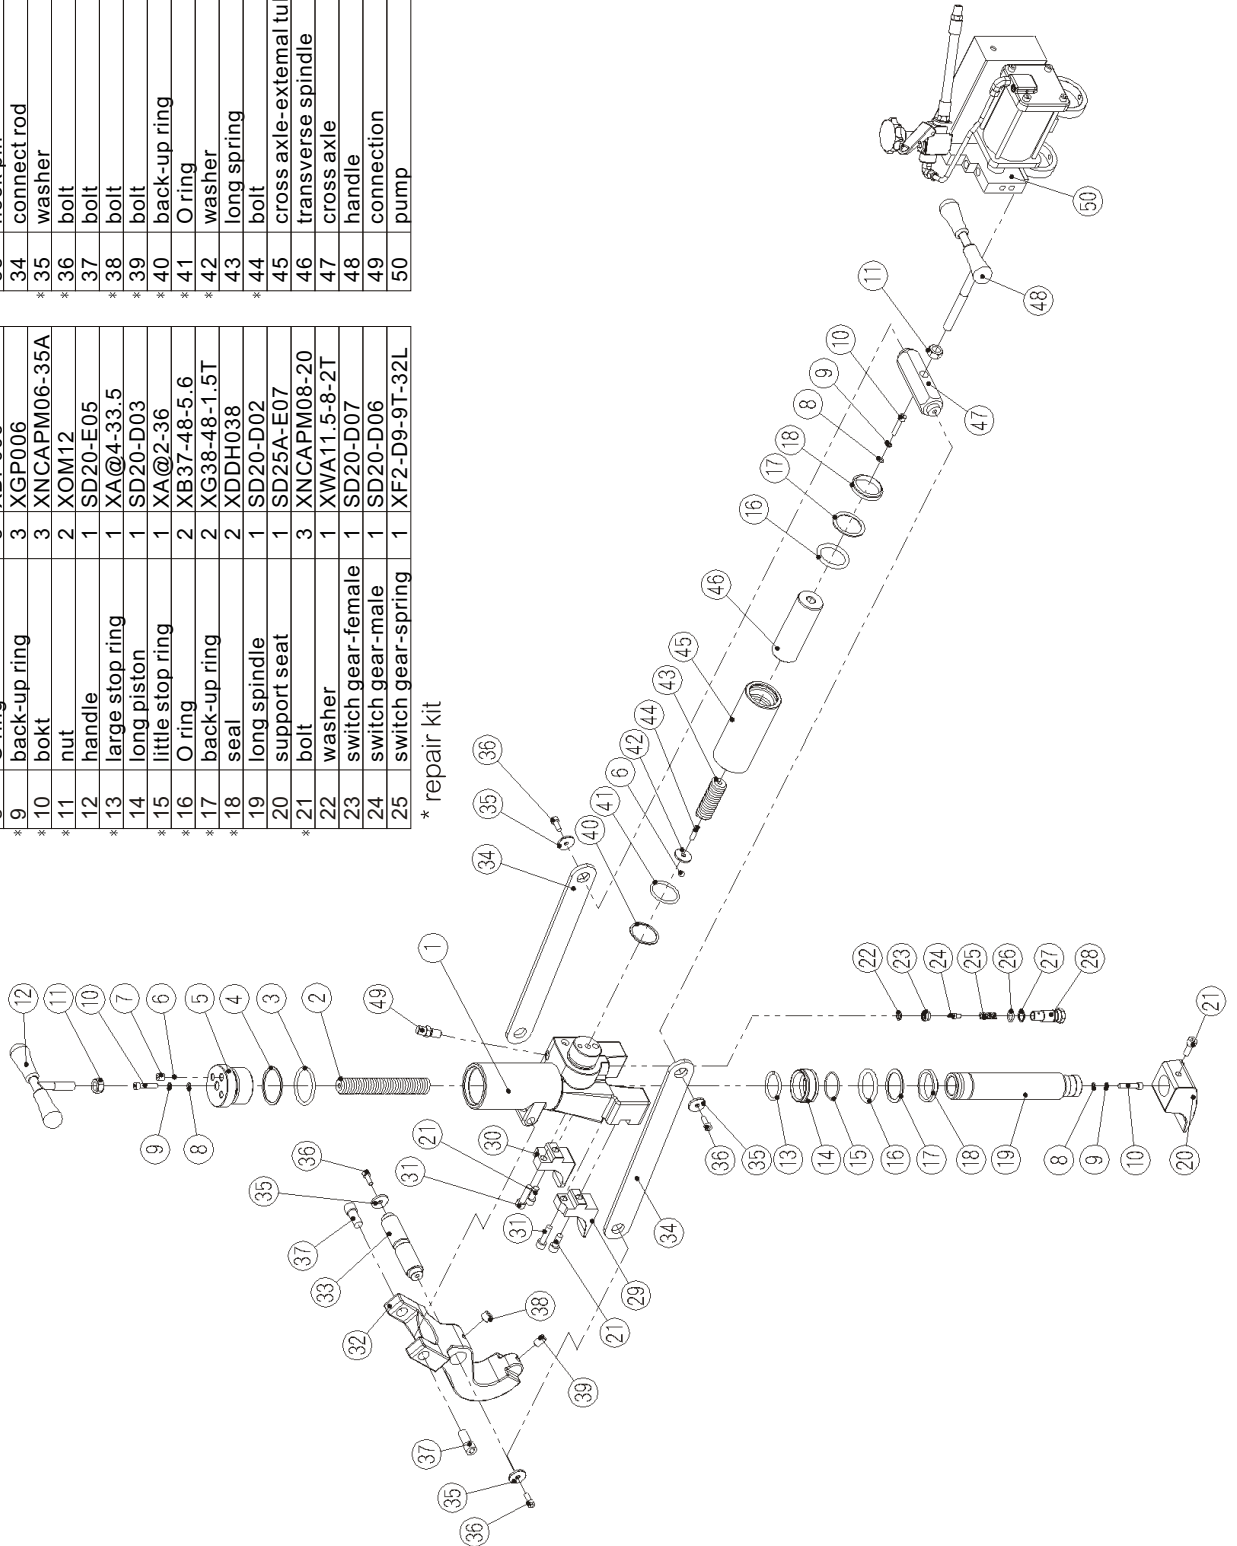

Item	Description	Q'ty	Part Number
* 26	O ring	1	XBP013
* 27	back-up ring	1	XGP013
* 28	switch gear-screw	1	SD20-D05
29	left claw	1	SD25A-E08L
30	right claw	1	SD25A-E08R
* 31	bolt	2	XNCAPM08-30
32	hook	1	SD25A-E01
33	hook pin	1	SD20-E02
34	connect rod	2	SD25A-E06
* 35	washer	4	XW06-25-3
* 36	bolt	4	XNCAPM06-12
37	bolt	2	SD20-XNM12
* 38	bolt	1	XNSETM08-08YA
* 39	bolt	1	XNSETM10-16
* 40	back-up ring	1	XBP037-3.5
* 41	O ring	1	XGP037.5
* 42	washer	1	XW08-25-3
43	long spring	1	XFP23A-62
* 44	bolt	1	XNSETM08-25
45	cross axle-external tube	1	SD20-D09
46	transverse spindle	1	SD20-D08
47	cross axle	1	SD20-E03
48	handle	1	SD-D-20AD2
49	connection	1	XIS54
50	pump	1	SD-A-70A

Item	Description	Q'ty	Part Number
1	Y type body	1	SD20-D01
2	long spring	1	XFP23A-139
* 3	O ring	1	XBP047.5
* 4	back-up ring	1	XGP047.5
5	up-nut	1	SD20-D04
* 6	steel ball	2	XM5/16
* 7	bolt	1	XNSETM10-16
* 8	O ring	3	XBP006
* 9	back-up ring	3	XNCAPM06-35A
* 10	bolt	3	XNCAPM06-35A
* 11	nut	2	XOM12
12	handle	1	SD20-E05
* 13	large stop ring	1	XA@4-33.5
14	long piston	1	SD20-D03
* 15	little stop ring	1	XA@2-36
* 16	O ring	2	XB37-48-5.6
* 17	back-up ring	2	XG38-48-1.5T
* 18	seal	2	XDDH038
19	long spindle	1	SD20-D02
20	support seat	1	SD25A-E07
* 21	bolt	3	XNCAPM08-20
22	washer	1	XWA11.5-8-2T
23	switch gear-female	1	SD20-D07
24	switch gear-male	1	SD20-D06
25	switch gear-spring	1	XF2-D9-9T-32L

* repair kit