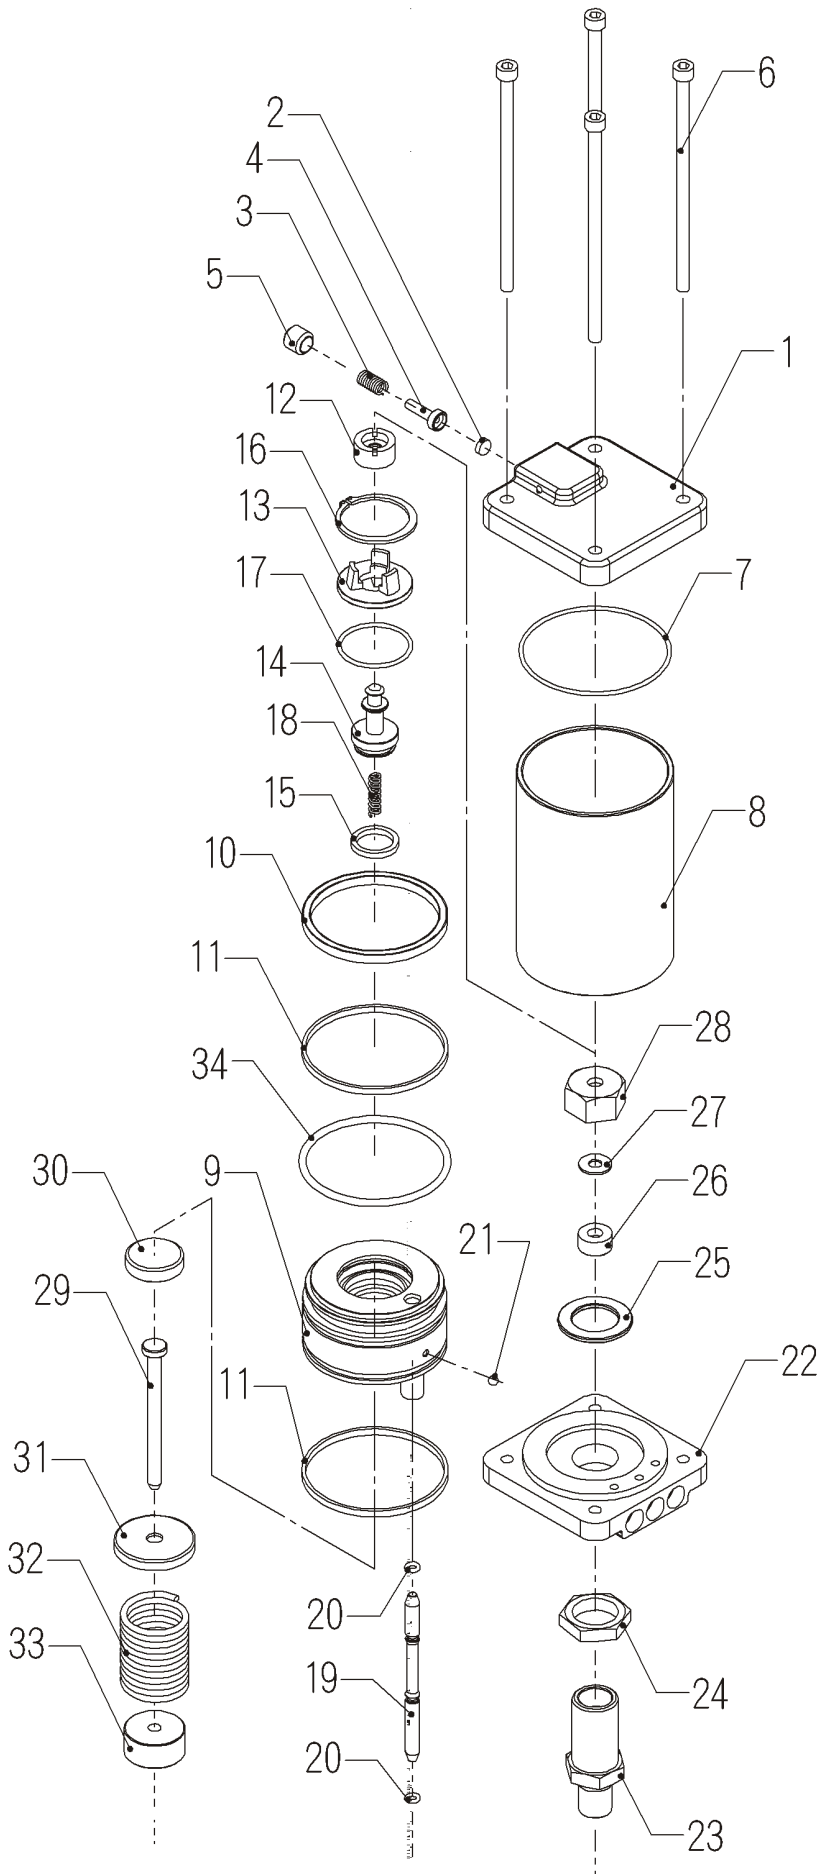

Item	Description	Q'ty	Part Number
1	Upper lid	1	SPA70-A01
2	rubber washer	1	SPA70-A02
3	spring	1	XF1-D7.5-17L-8T
4	cu valve handle	1	SPA70-A04
5	regulate bolt	1	SPA70-A05
6	bolt	4	XNHC1/4-5A
* 7	O-ring	1	XBS070
8	cylinder	1	SPA70-B01
9	plunger	1	SPA70-A09
* 10	oil seal	1	XEGLY-70
* 11	wearproof ring	2	XGRTY3-1.5-215
12	upper rubber washer	1	XCSPA70
13	tripod	1	SPA70-A13
14	little column base	1	SPA70-B07
* 15	oil seal	1	XEGLY-23
16	C type ring	1	XAR36
* 17	O-ring	1	XB2033
18	spring	1	XF0.55-D4.3-30L-16T
19	branch handle	1	SPA70-A19
* 20	O-ring	2	XBP004-PU
21	bolt	1	XM1/8
22	below lid	1	SPA70-A22
23	oil pump	1	SPA70-C02A
24	below nut	1	SPA70-C03
25	spring washer	1	SPA70-C04
* 26	oil seal	1	XEIDIO6.3-16.3-8
27	cu wahser	1	XWC16-6.4-2T
28	upper nut	1	SPA70-C07
29	oil pump axle	1	SPA70-C08A
30	saddle	1	SPA70-A30
31	spring lid	1	SPA70-C10
32	spring	1	XF3-D36-142-9T
33	axle lump	1	SPA70-A33
* 34	O-ring	1	XBAS231

* repair kit